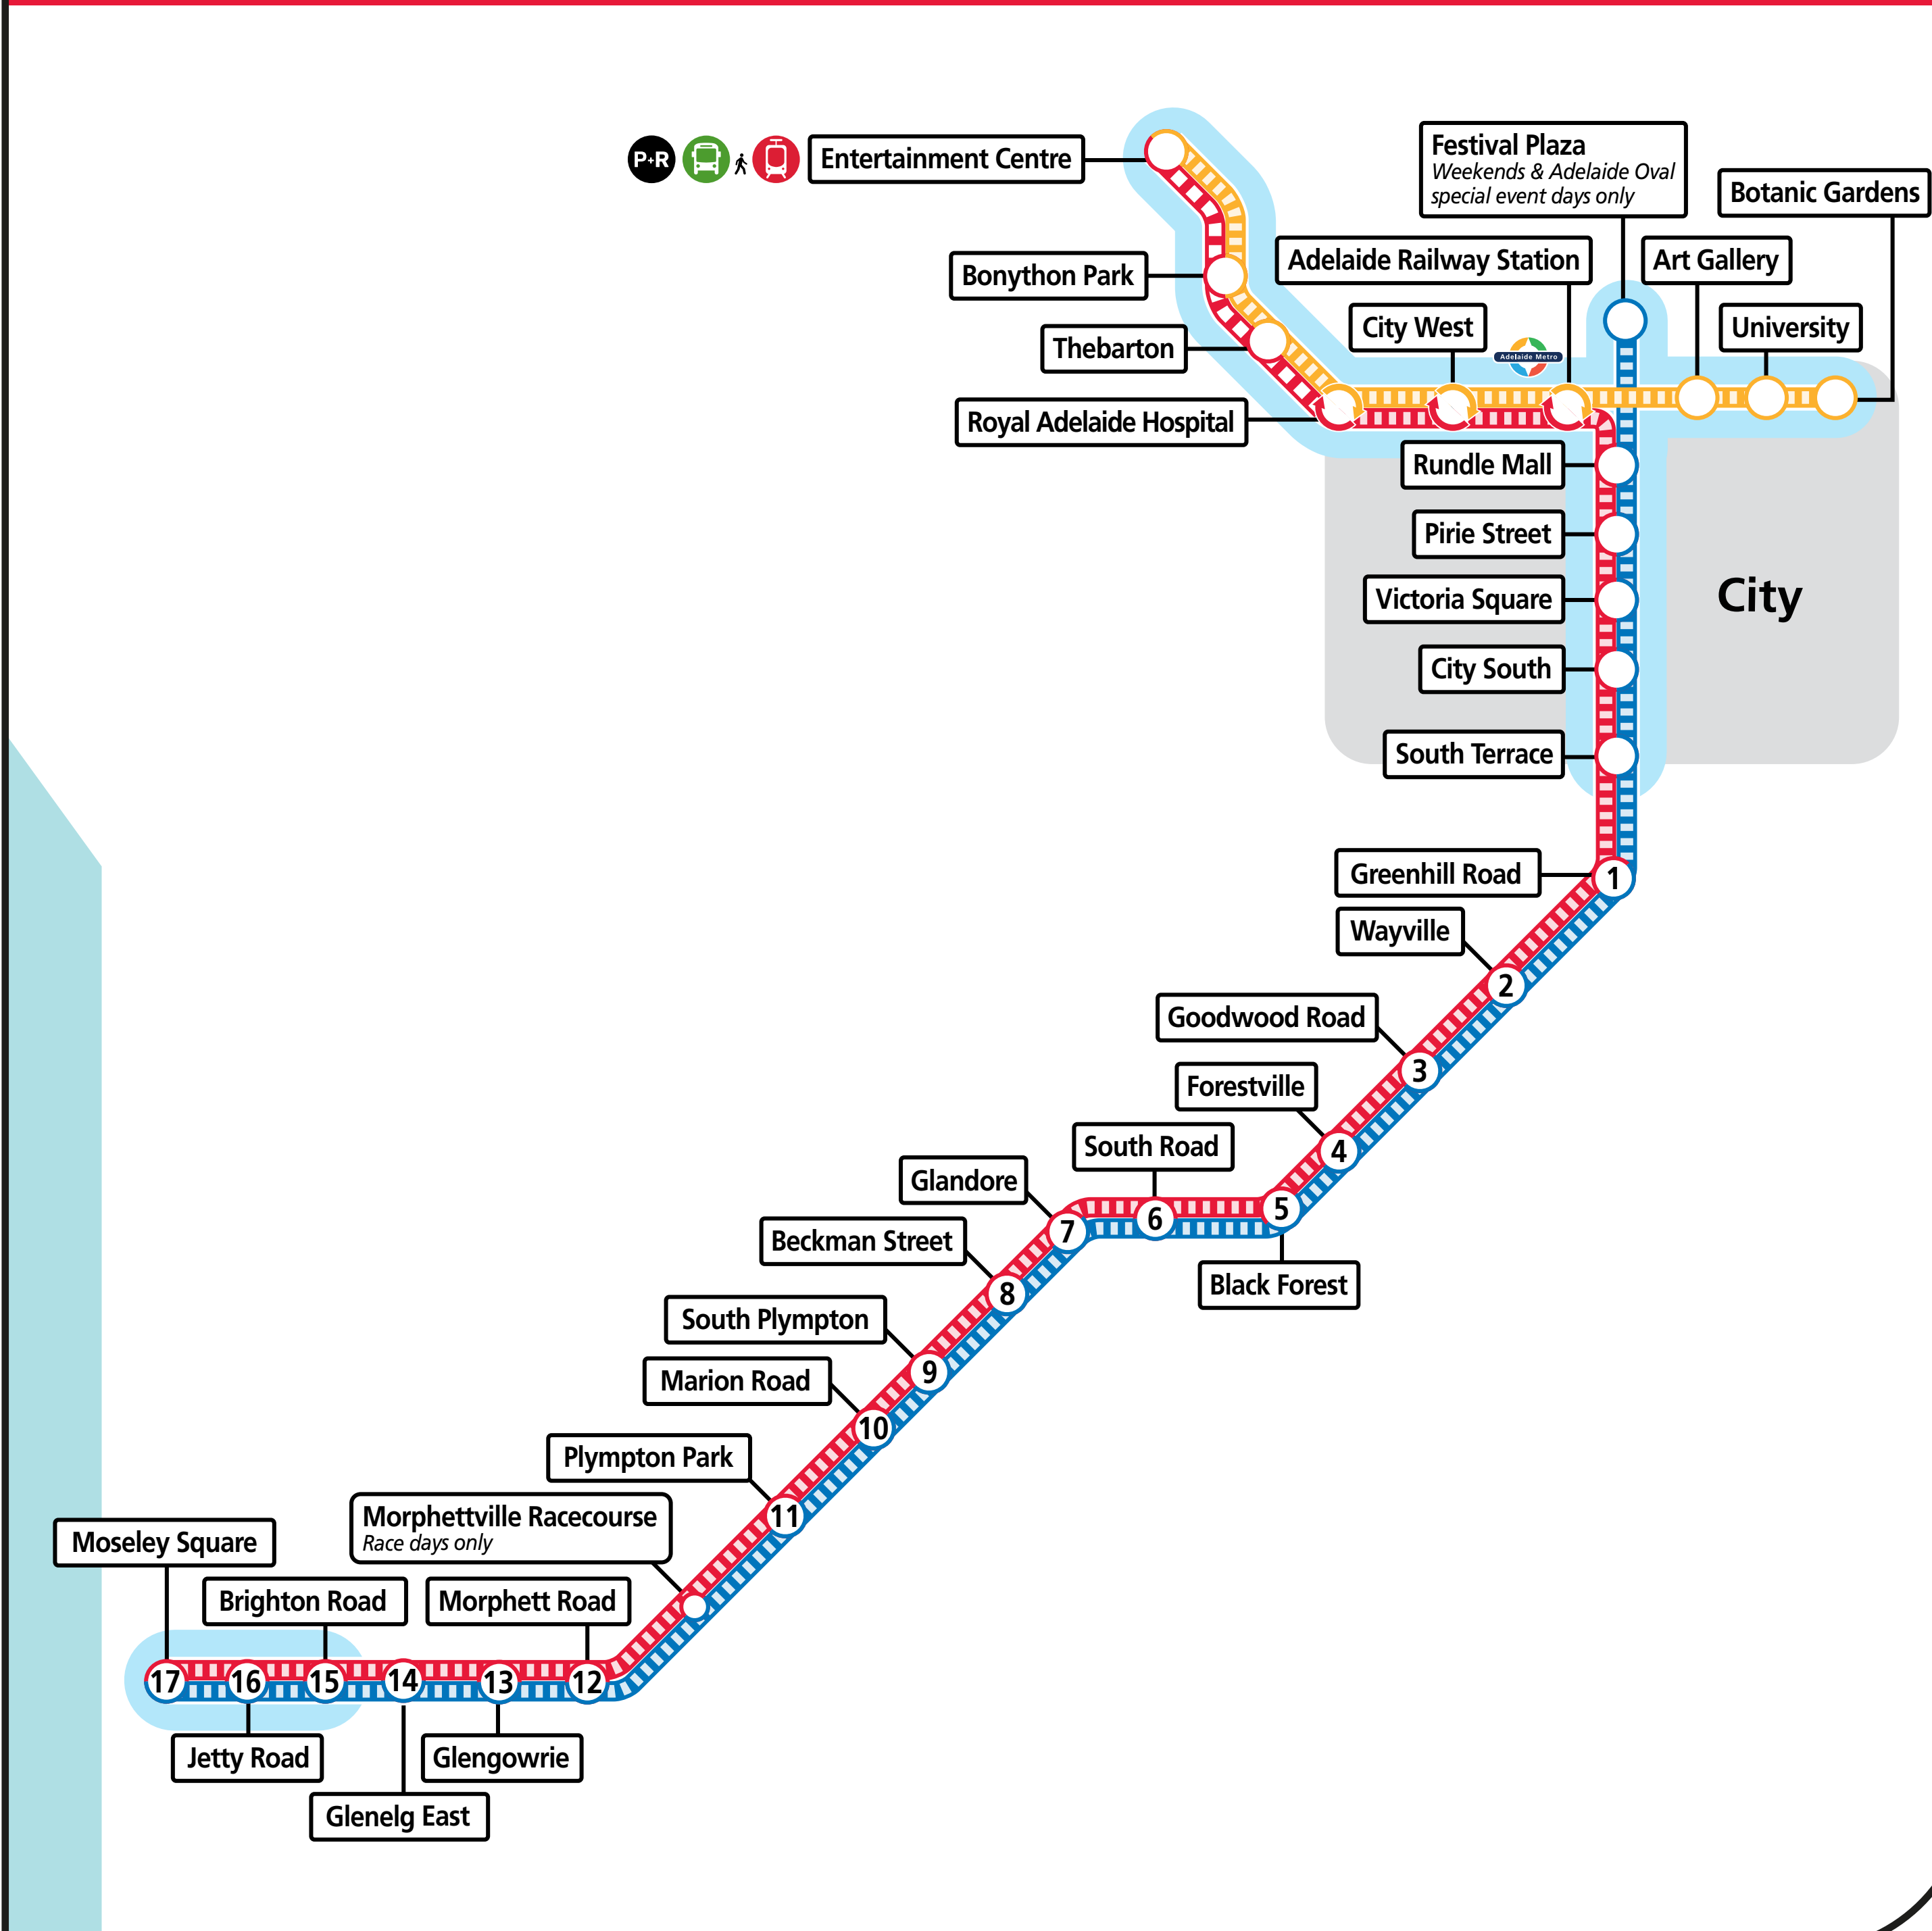

Adelaide rail network map

29 December 2020

Legend

- Train station
- Common train line
- Belair line
- Seaford & Flinders line
- Gawler line
- Outer Harbor & Grange line
- Tram stop
- Transfer to other tram available
- Glenelg to Royal Adelaide Hospital line
- Glenelg to Festival Plaza line
- Botanic Gardens to Entertainment Centre line
- Limited tram services
- FREE tram travel zone
- Train/bus transfer available
- Tram/bus transfer available
- Park 'n' Ride
- Adelaide Metro InfoCentre:
• Adelaide Railway Station, North Terrace

Diagrammatic map - not to scale

Adelaide trams

Glenelg to Festival Plaza* & Entertainment Centre.
Botanic Gardens to Entertainment Centre.
* Weekends and Adelaide Oval special event days only

1300 311 108