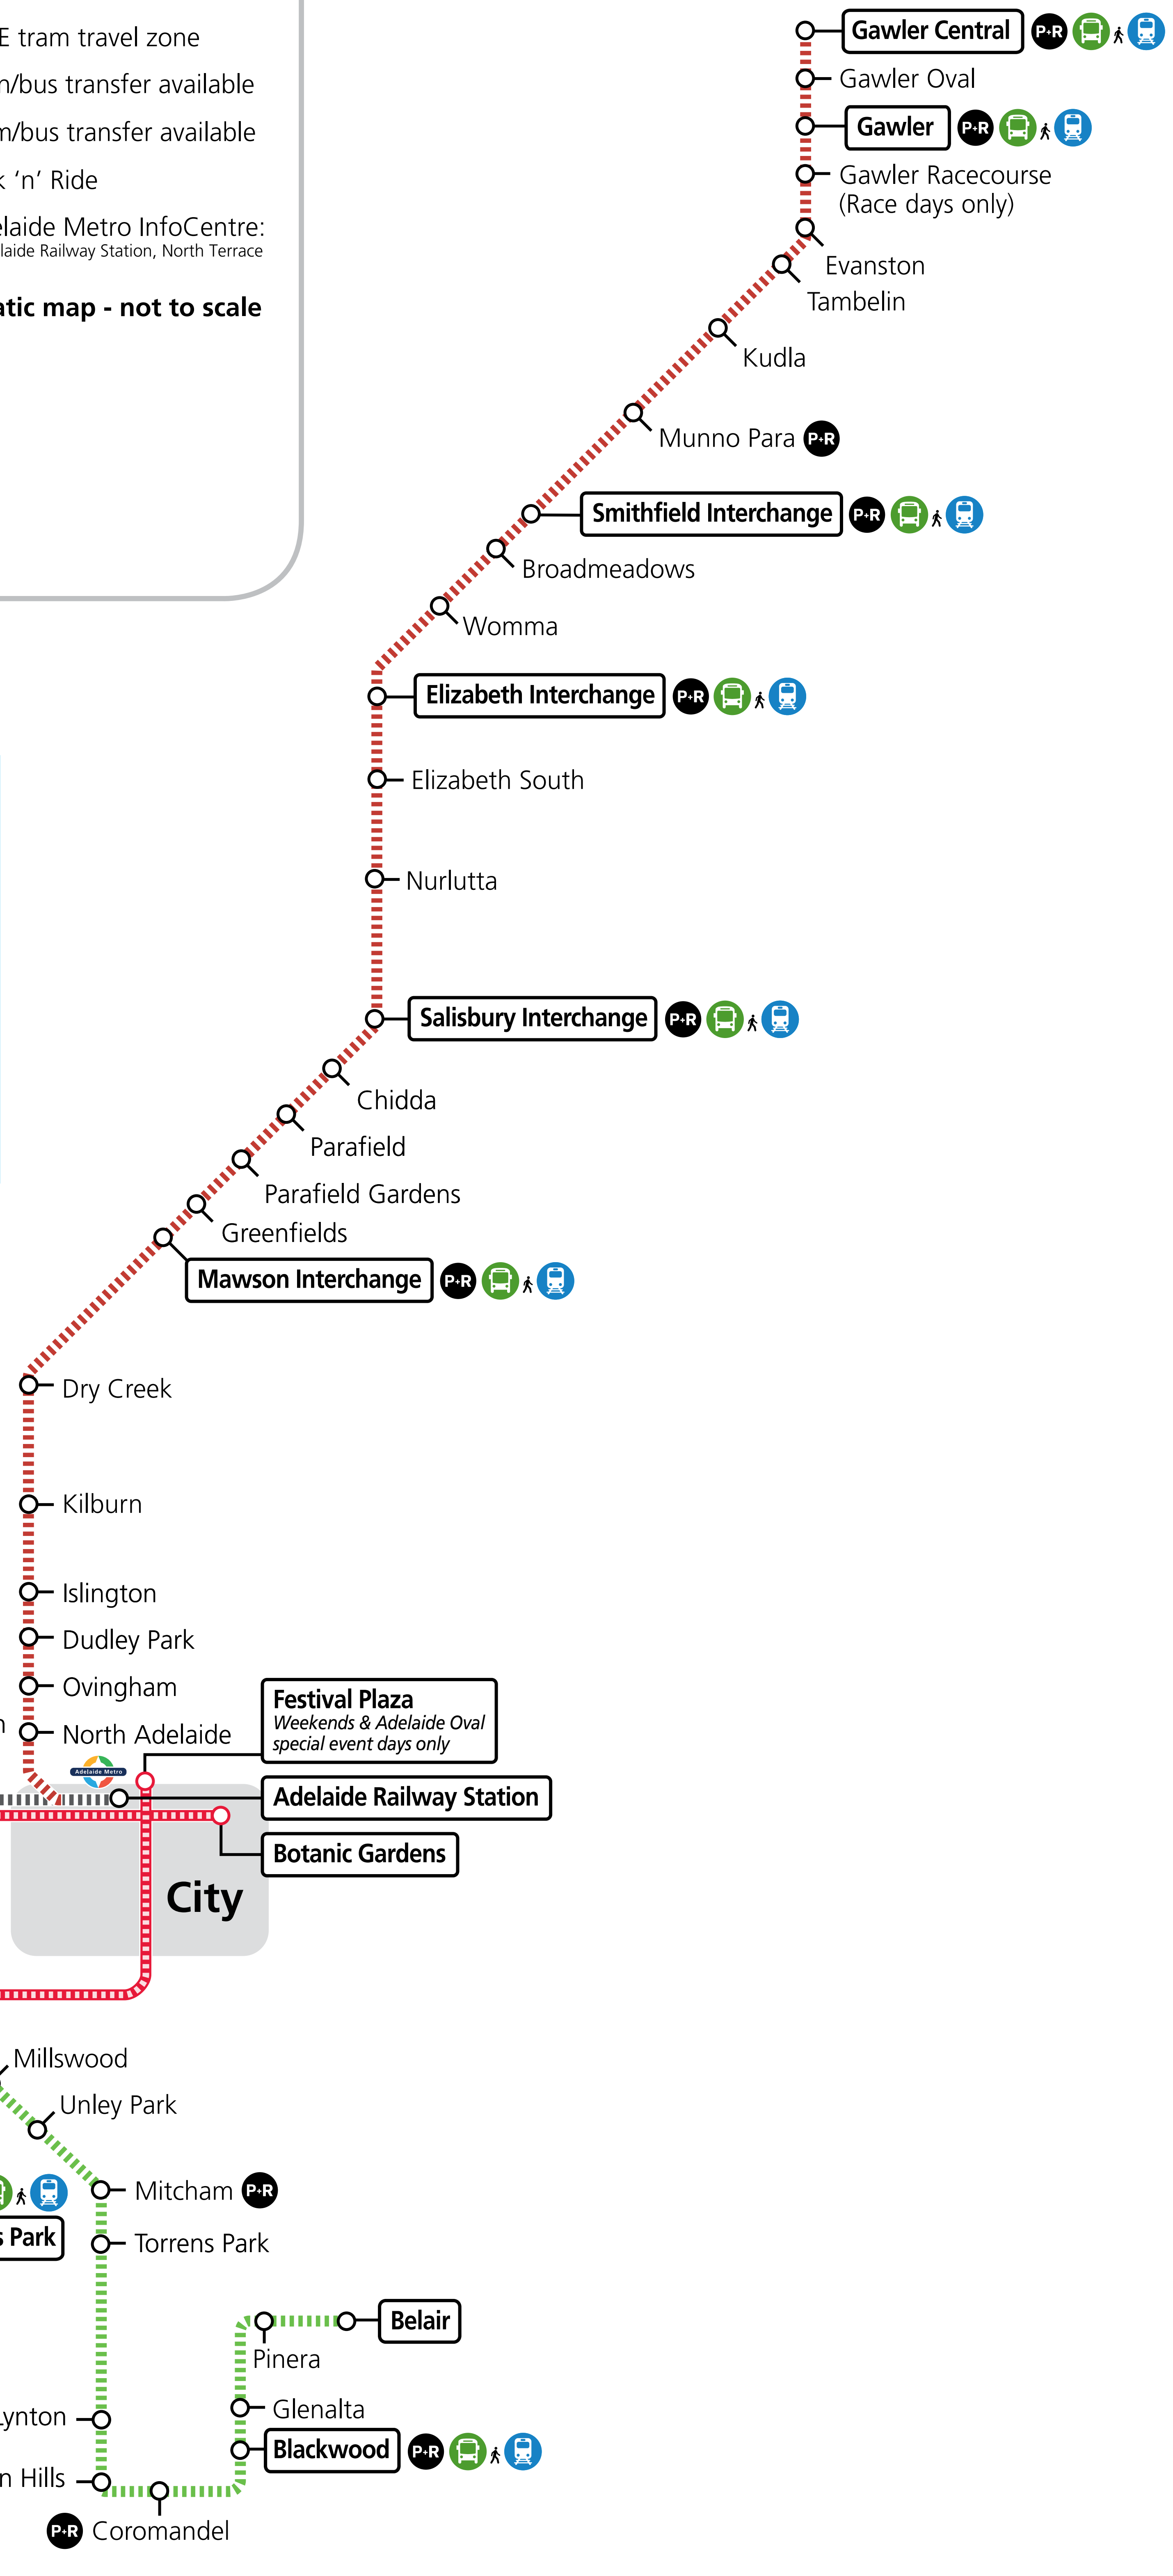

Adelaide rail network map

29 December 2020

Legend

- Train station
- Common train line
- Belair line
- Seaford & Flinders line
- Gawler line
- Outer Harbor & Grange line
- Tram stop
- Transfer to other tram available
- Glenelg to Royal Adelaide Hospital line
- Glenelg to Festival Plaza line
- Botanic Gardens to Entertainment Centre line
- Limited tram services
- FREE tram travel zone
- Train/bus transfer available
- Tram/bus transfer available
- Park 'n' Ride
- Adelaide Metro InfoCentre:
• Adelaide Railway Station, North Terrace

Diagrammatic map - not to scale

Adelaide trams

Glenelg to Festival Plaza* & Entertainment Centre.
Botanic Gardens to Entertainment Centre.
* Weekends and Adelaide Oval special event days only

1300 311 108